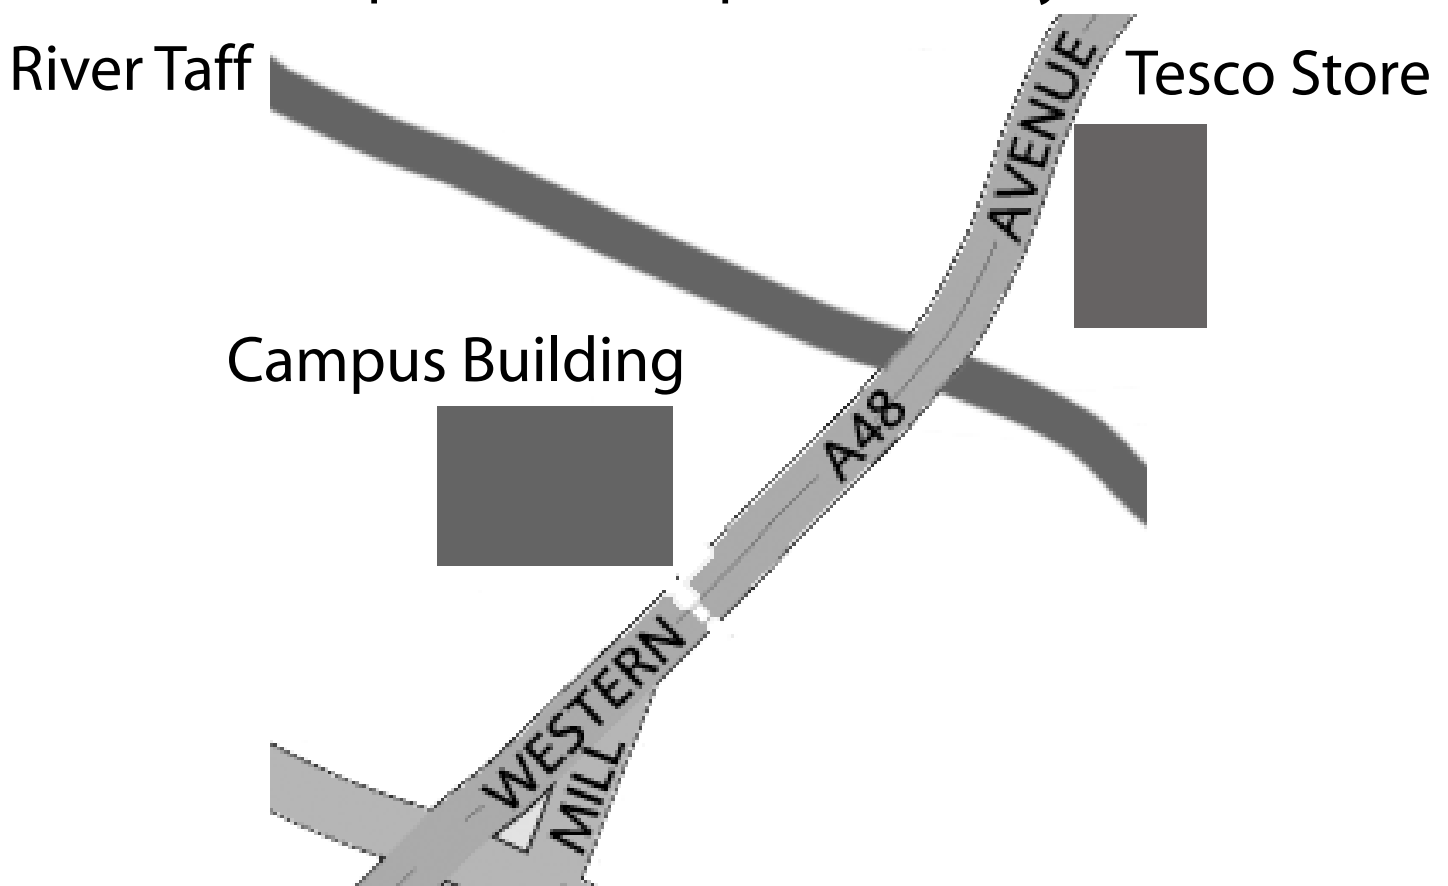

26th Cardiff
Model Railway Exhibition
UWIC Llandaff Campus
Western Avenue CF5 2YB
22nd & 23rd October 2011

Free vintage bus service from
Cardiff Central Train Station with six scheduled
departure times each way on Saturday

Open 10am - 5pm Each Day

Featuring Layouts In All Major Scales, including
Demonstrations. Trade Stands and Preservation Societies

Live Steam Passenger Rides

Hot & Cold Refreshments Available At The Show

see www.cardiffmodelrail.org.uk for details